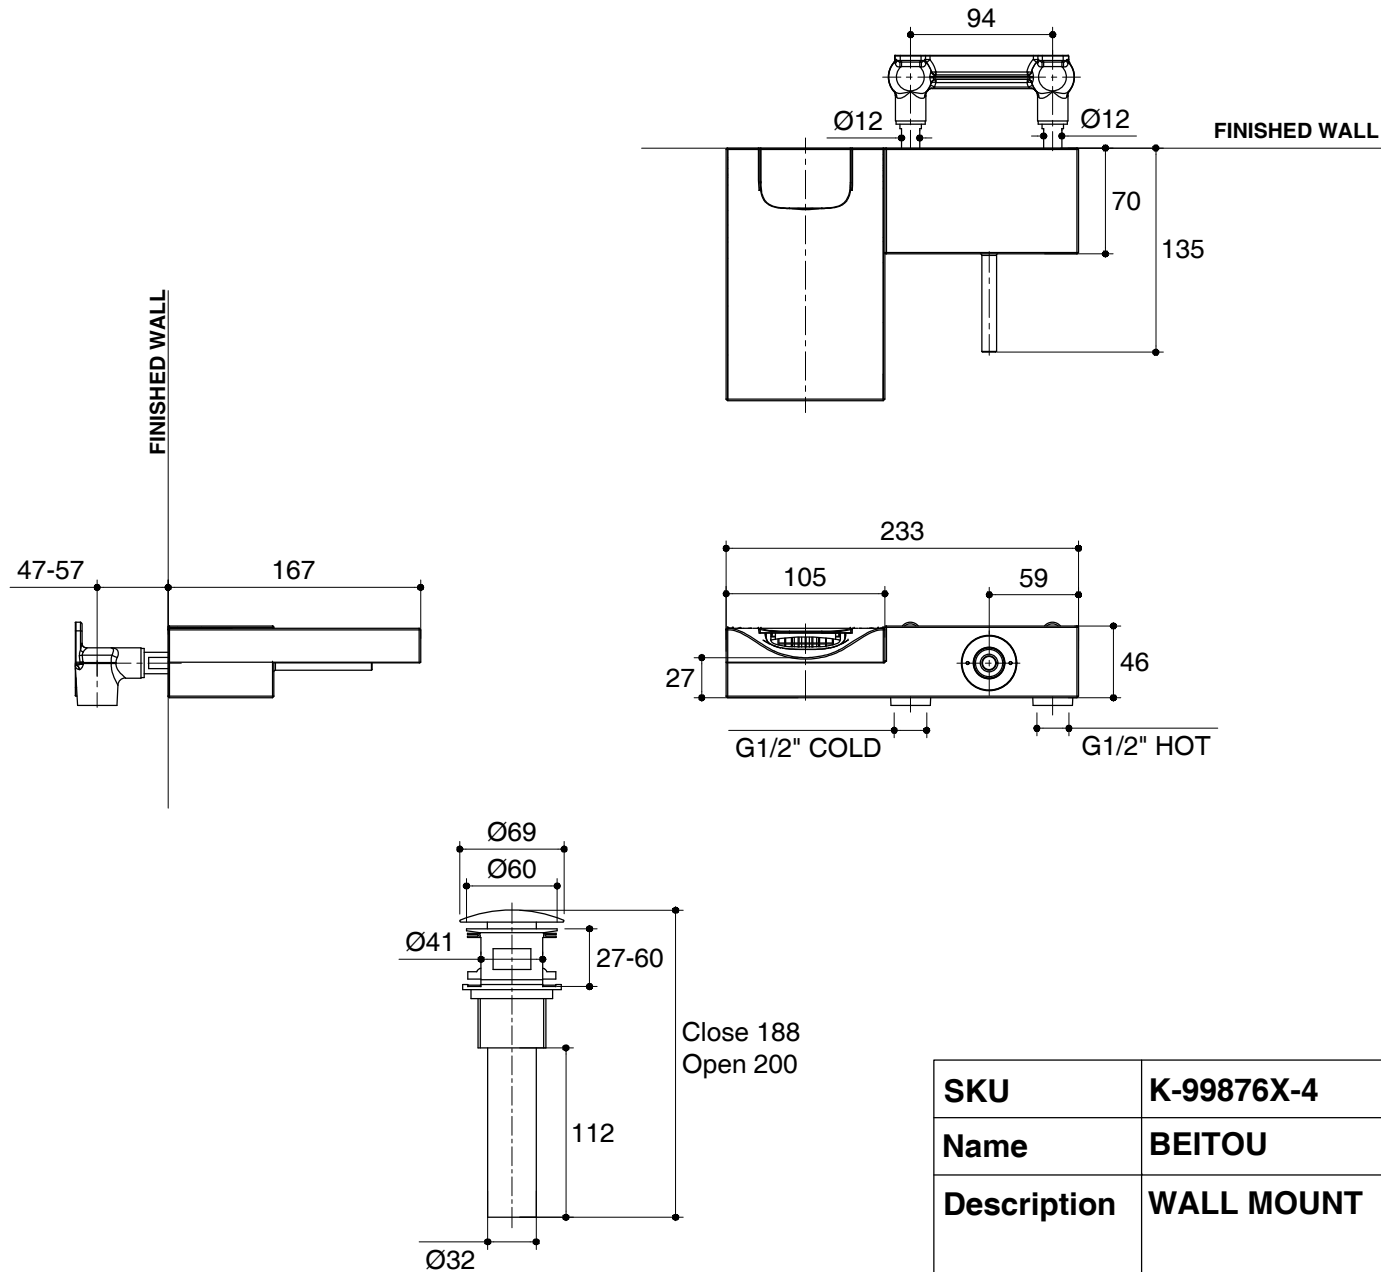

Dimensions are approximate.

Unit: mm

*The recommended dimension for installation can be adjusted according to user preferences and layout.

SKU	K-99876X-4
Name	BEITOU
Description	WALL MOUNT LAVATORY FAUCET